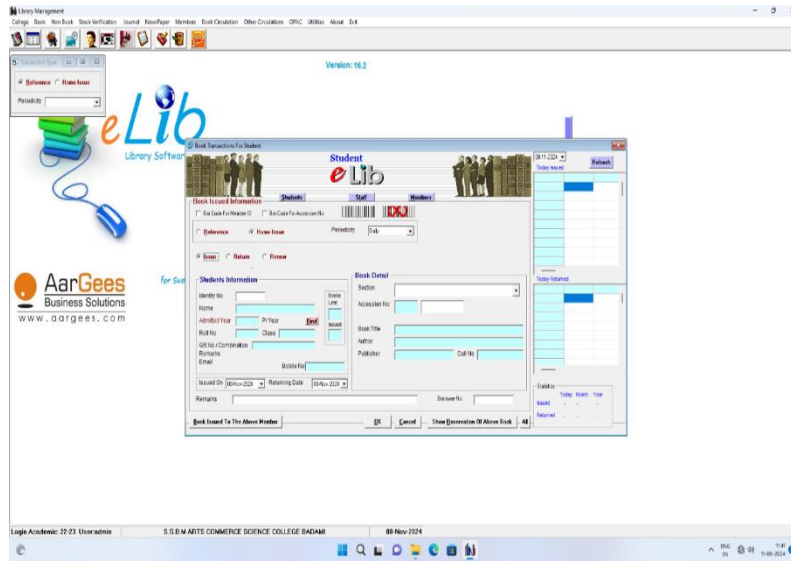

ಸಂಸ್ಥೆ ಸ್ಥಾಪನೆ : 1956

Shri Veer Pulikeshi Vidya Vardhak Samstha's

ಶಾಶ್ವತ ಸ್ಥಾಪನೆ : 1982

**Shri Sidramappa Basappa Mamadapur
Arts, Commerce & Science College, Badami - 587201**

AISHE CODE : C-10059

College Code : E-82

Dist : Bagalkote)

ACCREDITED WITH GRADE **B⁺⁺** BY NAAC CGPA-2.91

(State : Karnataka

Shri R.S.Mulimani M.Sc
Principal

www.veerpulikeshidegreecollege.in
ssbmbdm10@gmail.com

College : 08357-220116
Mobile : 9241419752 (Principal)

Ref.No:SSBMACSB /

/ ..... / .....

Date :

Book Transaction for Students