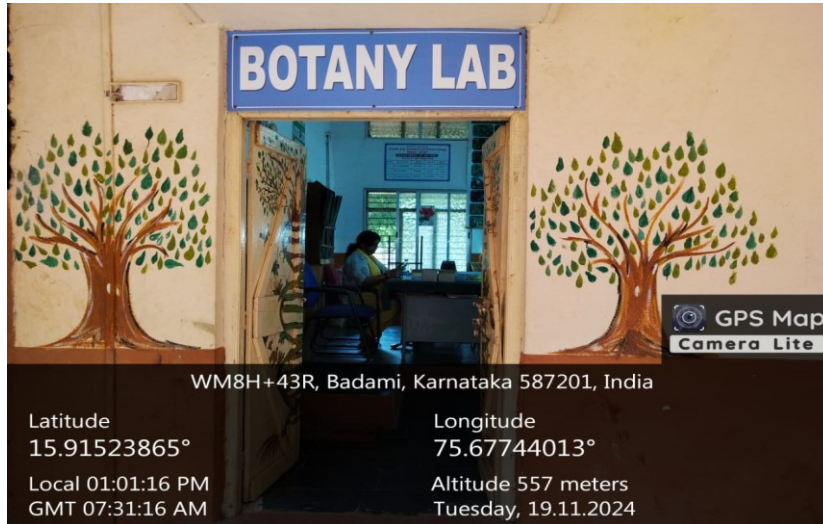

ಸಂಸ್ಥೆ ಸ್ಥಾಪನೆ : 1956

Shri Veer Pulikeshi Vidya Vardhak Samstha's

ಕಾಲೇಜು ಸ್ಥಾಪನೆ : 1982

Shri Sidramappa Basappa Mamadapur Arts, Commerce & Science College, Badami - 587201

AISHE CODE : C-10059

College Code : E-82

Dist : Bagalkote)

ACCREDITED WITH GRADE **B⁺⁺** BY NAAC CGPA-2.91

(State : Karnataka

Shri R.S.Mulimani M.Sc
Principal

www.veerpulikeshidegreecollege.in
ssbmbdm10@gmail.com

College : 08357-220116
Mobile : 9241419752 (Principal)

Ref.No:SSBMACSB / / ..... / .....

Date :

Botany Lab outside