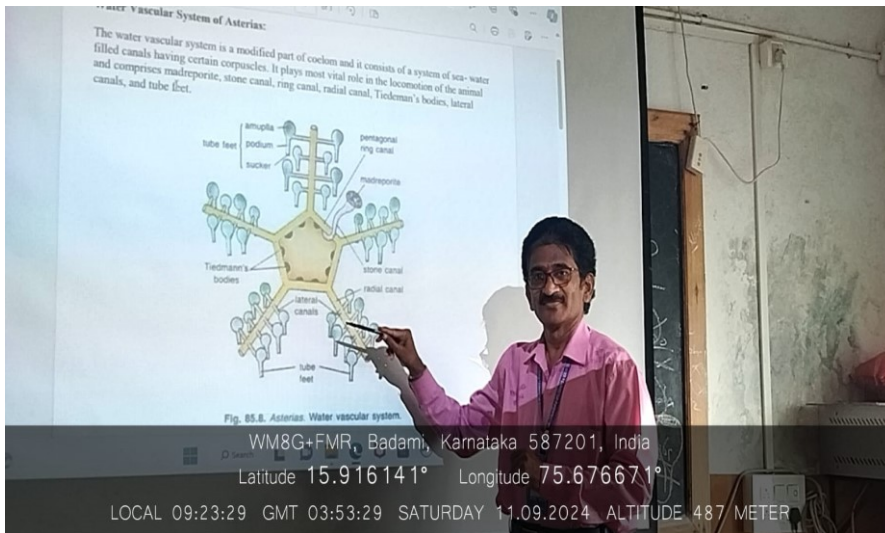

Inside

R. Balaji
I.Q.A.C Coordinator
S.S.B.M College
Badami-587 201

Shri R.S. Mulimani
Principal
Sri Sidramappa Basappa Mamadapur
Arts, Commerce & Science College
BADAMI - 587 201 Dist: Bagalkot