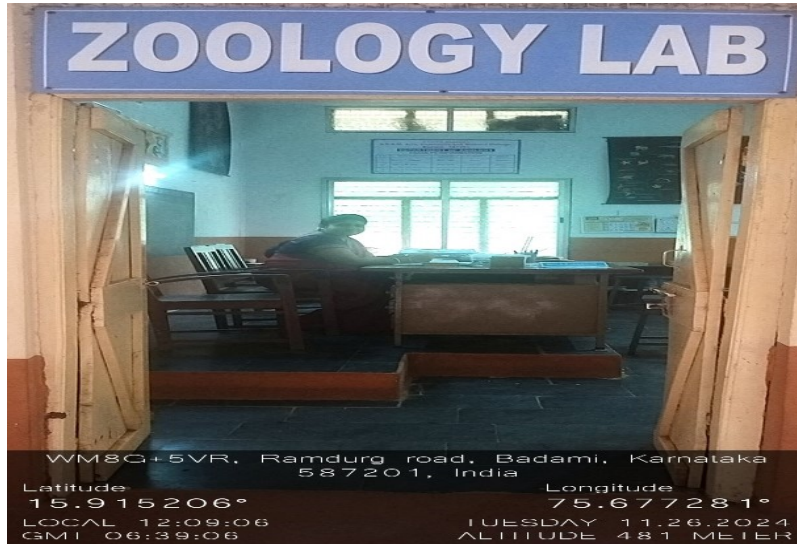

ಸಂಸ್ಥೆ ಸ್ಥಾಪನೆ : 1956

Shri Veer Pulikeshi Vidya Vardhak Samstha's

ಕಾಲೇಜು ಸ್ಥಾಪನೆ : 1982

Shri Sidramappa Basappa Mamadapur Arts, Commerce & Science College, Badami - 587201

AISHE CODE : C-10059

College Code : E-82

Dist : Bagalkote)

ACCREDITED WITH GRADE **B⁺⁺** BY NAAC CGPA-2.91

(State : Karnataka

Shri R.S.Mulimani M.Sc
Principal

www.veerpulikeshidegreecollege.in
ssbmbdm10@gmail.com

College : 08357-220116
Mobile : 9241419752 (Principal)

Ref.No:SSBMACSB /

/ ..... / .....

Date :

Zoology Lab From Outside